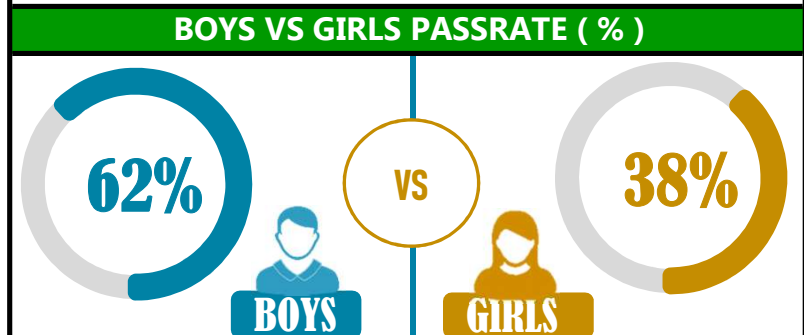

OVERALL GRADE ANALYSIS	NO.	SEATED	%
A	1	14	7%
B	6		43%
C	7		50%
D	1	1	7%
E	0		0%

OVERALL PERFORMANCE ANALYSIS		
REGISTERED	15	100%
SEATED	15	100%
ABSENTEES	0	0%
PASSED	14	93%
FAILED	1	7%